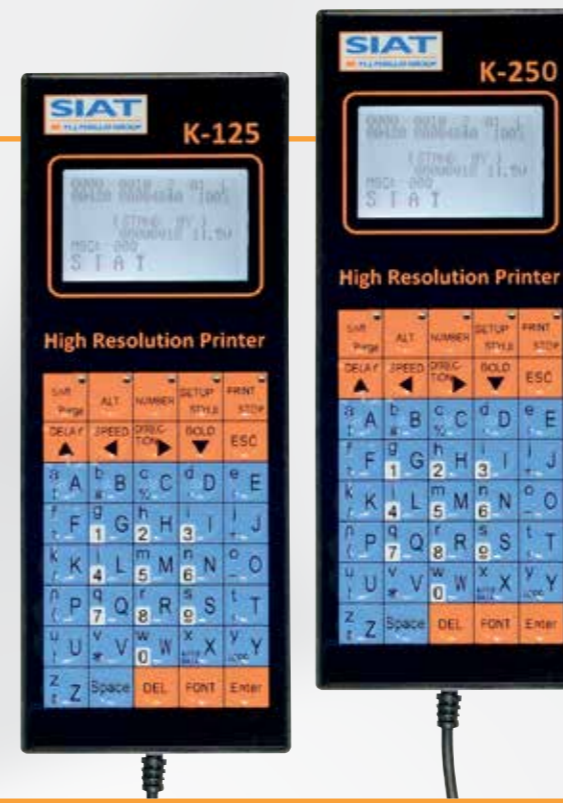

K-125 / K-250

Inkjet High Resolution Printers

Instead of having the boxes printed by the supplier, you can easily do it with an inkjet printer. The boxes are requiring always some basic information, like the lot number, a date or a simple message.

The K-250 is the only industrial printer in the world equipped with encoder built-in the printhead for optimal quality of printing. The built-in encoder synchronizes the printing of the two cartridges independently of the speed of passage of the box.

SIAT K-125 and K-250 are the NEW inkjet high resolution printers up to 1350 DPI with 12,5mm (K-125) or 25mm (K-250) of maximum text height to solve all your printing needs.

Easy to install and use, thanks to the multi-function keypad, K-125 & K-250 are able to meet the multiple needs of printing on cardboard boxes. Based on HP ink cartridges type has a remarkable flexibility.

On keypad display, in every moment you can check how many boxes that you can print with message in use and cartridge, job or any parameters status.

K-125 & K-250 are the solution!